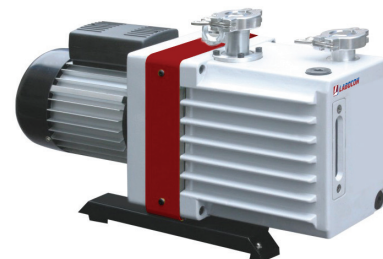

≡ DIRECT DRIVE ROTARY ≡  
**VACUUM PUMP**

### DIRECT DRIVE ROTARY VANE VACUUM PUMP LDDVP-100 SERIES

Labocon Direct Drive Rotary Vane Vacuum Pump LDDVP-100 Series is especially designed for pumping air from sealed vessels. It provides smooth, pulse-free air flow, big starting torque design, produces minimal noise or vibrations and are capable of long, service-free life. It can also be used as fore-pump, diffusion pump or molecular pump.

#### Features

- ▶ Compact, reliable and powerful
- ▶ Especially designed for pumping air from sealed vessels
- ▶ Space-saving and ideal for systems integration
- ▶ High pumping speeds with small dimensions
- ▶ Gas ballast valve enables pump-down of water vapor and other process vapors
- ▶ Oil-anti-suck back device for convenient starting
- ▶ Efficient air cooling system
- ▶ Eco-friendly exhaust gas free of oil mists
- ▶ Quiet, low-vibration operation
- ▶ Easy to maintain

#### Applications

Labocon Direct Drive Rotary Vane Vacuum Pump is used for vacuum packaging, vacuum freezing, and other vacuum evacuations.

LDDVP-101

LDDVP-103