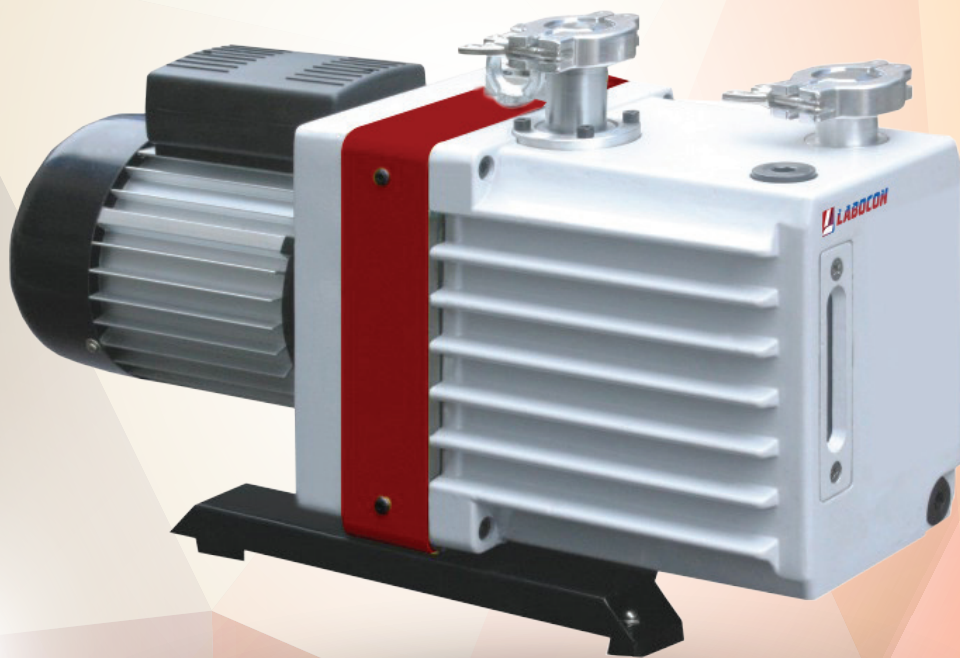

≡ DIRECT DRIVE ROTARY ≡  
**VACUUM PUMP**

### DIRECT DRIVE ROTARY VANE VACUUM PUMP LDDVP-100 SERIES

Labocon Direct Drive Rotary Vane Vacuum Pump LDDVP-100 Series is especially designed for pumping air from sealed vessels. It provides smooth, pulse-free air flow, big starting torque design, produces minimal noise or vibrations and are capable of long, service-free life. It can also be used as fore-pump, diffusion pump or molecular pump.

#### Features

- ▶ Compact, reliable and powerful
- ▶ Especially designed for pumping air from sealed vessels
- ▶ Space-saving and ideal for systems integration
- ▶ High pumping speeds with small dimensions
- ▶ Gas ballast valve enables pump-down of water vapor and other process vapors
- ▶ Oil-anti-suck back device for convenient starting
- ▶ Efficient air cooling system
- ▶ Eco-friendly exhaust gas free of oil mists
- ▶ Quiet, low-vibration operation
- ▶ Easy to maintain

#### Applications

Labocon Direct Drive Rotary Vane Vacuum Pump is used for vacuum packaging, vacuum freezing, and other vacuum evacuations.

LDDVP-101

LDDVP-103